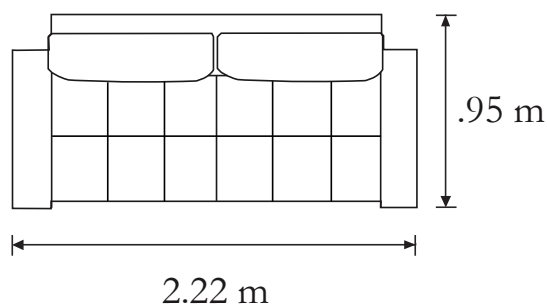

Sofá: 2.22 x .95 x .93 m

Taburete: 1.25 x .75 x .43 m

LOVE SEAT

Alt: .93 m

SOFÁ

TABURETE

Alt: .43 m

SALA BUCAREST