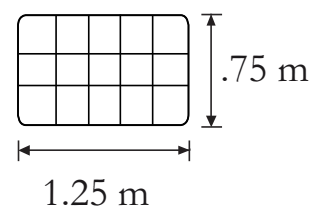

Sofá: 2.22 x .95 x .93 m

Taburete: 1.25 x .75 x .43 m

LOVE SEAT

Alt: .93 m

SOFÁ

TABURETE

Alt: .43 m

SALA BUCAREST