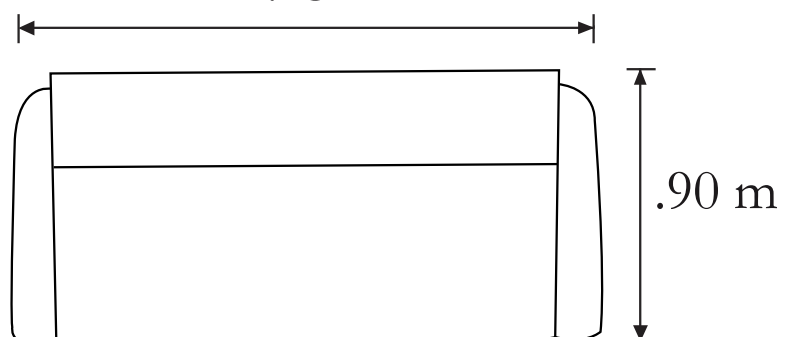

Medidas:

Love seat: 1.88 x .90 x .75 m

Sofá: 2.23 x .90 x .75 m

LOVE SEAT

1.88 m

Alt: .75 m

SOFÁ

2.23 m